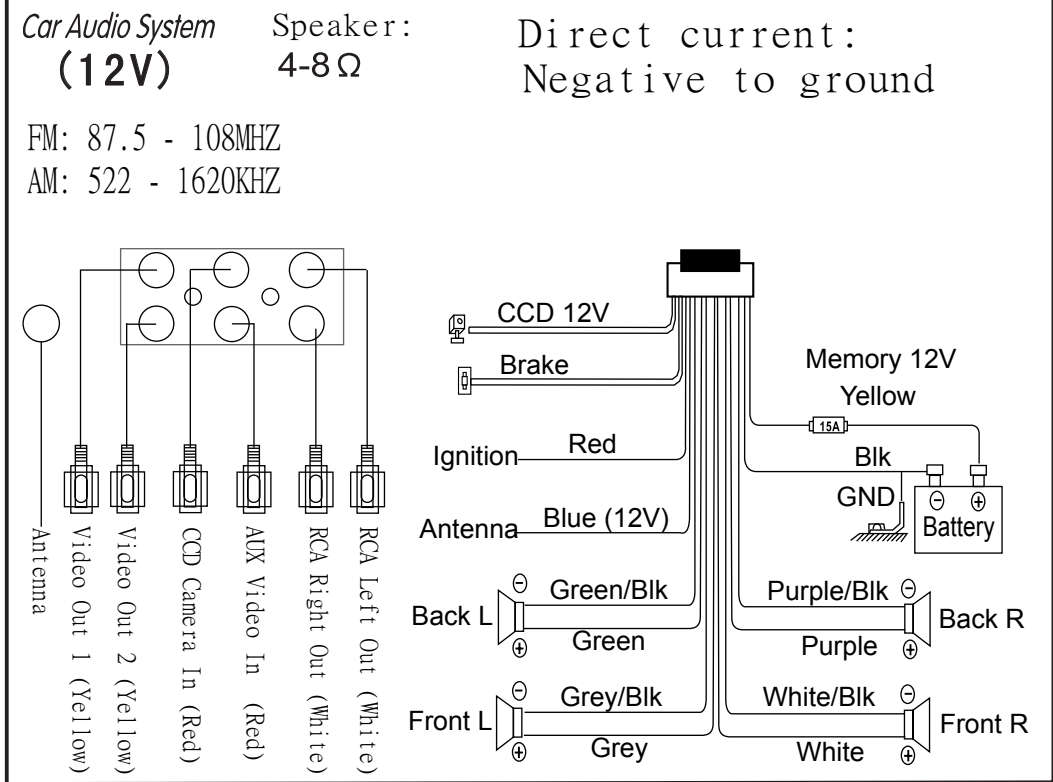

Thank you!

We would like to thank you for your purchase of our car audio system!
This product utilizes USB flash disk, SD/MMC memory card as storage device. Advance processor is installed to produce beautiful and smooth video and audio output. Please read this manual carefully in order to maximize the system's performance.

General:

Your new MP5 player is equipped with high sensitive stereo radio and can receive wide range of frequency. Your new system is highly resistant to any signal interference and comes with below functions:

- 3 inch high definition TFT digital screen
- Resolution 320 x 240. 24 bit true color
- Support: RMVB, RM, AVi, DiVX, MPEG4, MOV, WMA, Acc, XViD, MP3, JPG, BMP, TIFF, PNG, GIF
- Reverse parking camera input ready
- 4 x 45W high power output
- Support USB 2.0 / 1.1 / USB / SD / MMC
- Automatic or manual search and save radio station
  - FM - 18 stations
  - AM - 12 stations
- Many preset EQ

Wiring Menu

- ⚠ During wiring. Never ground speaker cable!
  Never contact speaker cable with power or other speaker cable!